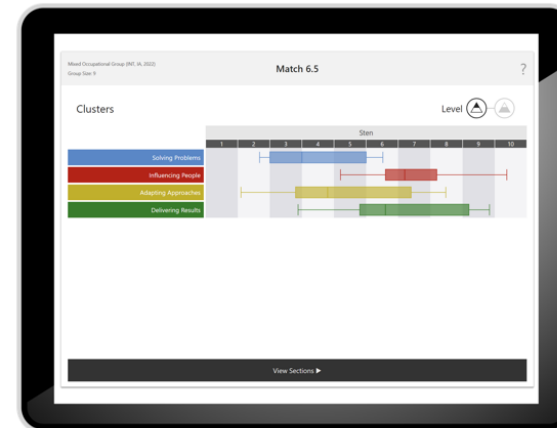

Oasys Group Overviews

What are they?

Group Overviews allow you to view an overview of your project participants' data in a dashboard format.

To view a Group Overview, a minimum number of reports must have been previously generated.

- **Aptitude** – to view one of the Aptitude Group Overviews, there must be a minimum of 10 reports generated for a –Rx assessment within a single project.
- **Situations** - to view one of the Situations Group Overviews, there must be a minimum of 10 reports generated for a specific Situations assessment within a single project.
- **Behavior** – to view one of the Behavioral Group Overviews (Wave-I, Wave, Strengths, Leadership Risk, Work Roles), there must be a minimum of three reports generated within a single project. Behavioral Group Overviews are available from all reports, with the exception of Personal Reports and Entrepreneurial Reports.

Group Overview demo links are valid for one month and updated every 2 weeks.

For queries relating to how to use the Group Overview functionality on Oasys, please contact bureau.manager@savilleassessment.com.