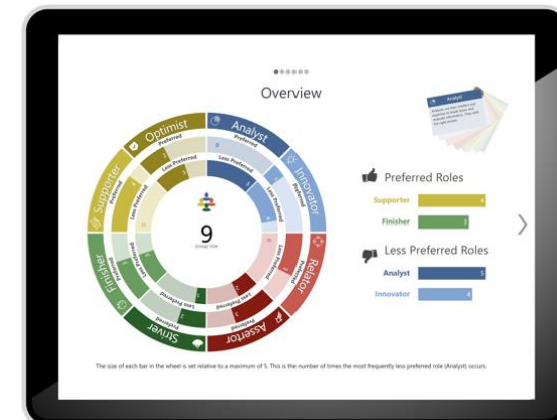

Oasys Group Overviews

What are they?

Group Overviews allow you to view an overview of your project participants' data in a dashboard format.

To view a Group Overview, a minimum number of reports must have been previously generated.

- **Aptitude** – to view one of the Aptitude Group Overviews, there must be a minimum of 10 reports generated for a –Rx assessment within a single project.
- **Situations** - to view one of the Situations Group Overviews, there must be a minimum of 10 reports generated for a specific Situations assessment within a single project.
- **Behavior** – to view one of the Behavioral Group Overviews (Wave-I, Wave, Strengths, Leadership Risk, Work Roles), there must be a minimum of three reports generated within a single project. Behavioral Group Overviews are available from all reports, with the exception of Personal Reports and Entrepreneurial Reports.

Group Overview demo links are valid for one month and updated every 2 weeks.

For queries relating to how to use the Group Overview functionality on Oasys, please contact bureau.manager@savilleassessment.com.